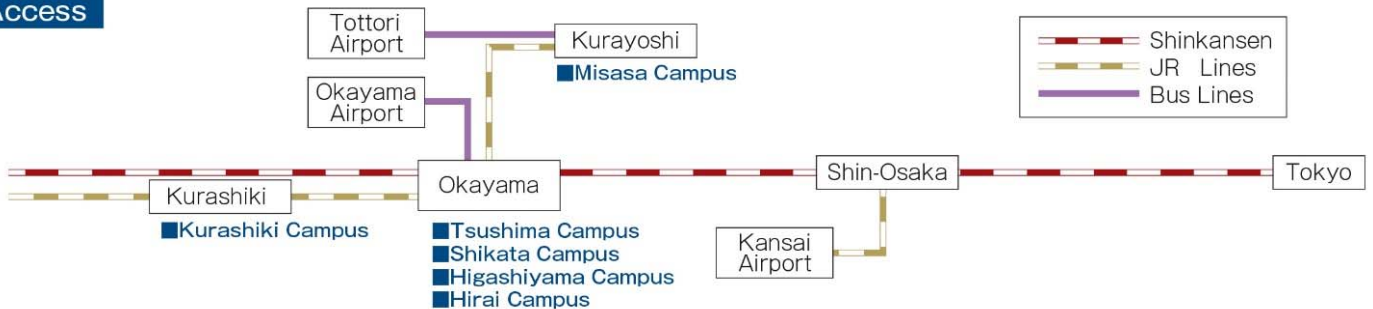

# Access to Okayama University

INTERNATIONAL FLIGHT	
Time by direct flights to Okayama Airport	
From Seoul(Incheon)	1 hour 30 minutes
From Shanghai(Pudong)	1 hour 40 minutes

DOMESTIC FLIGHT	
Time by direct flights to Okayama Airport	
From Tokyo	1 hour 10 minutes
From Sapporo	2 hour
From Naha	2 hour

## Access

RAILWAY	
Time required to Okayama Station in Shinkansen	
From Tokyo Station	3 hour 15 minutes
From Shin-Osaka Station	45 minutes
From Hakata Station	1 hour 45 minutes

<b>Tsushima Campus</b>
25min, by bus from Okayama Airport 7min, by taxi from Okayama Station
<b>Shikata Campus</b>
7min, by taxi from Okayama Station