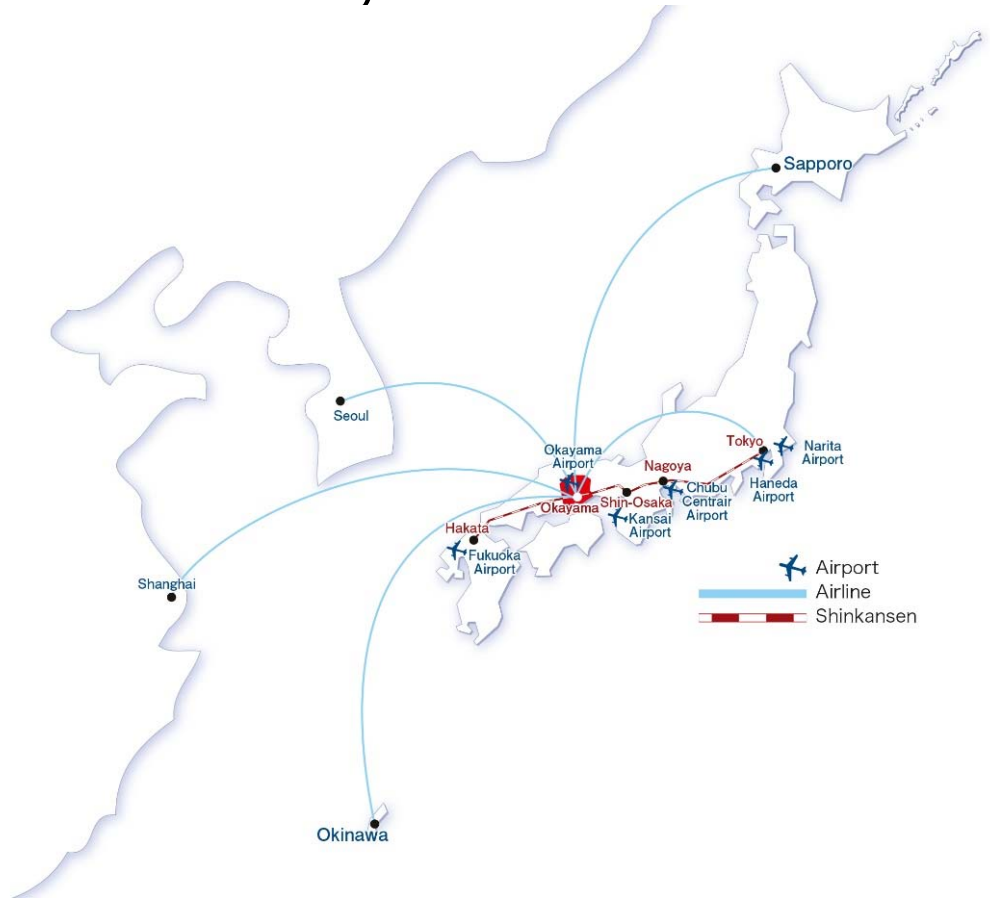

# Access to Okayama University

INTERNATIONAL FLIGHT	
Time by direct flights to Okayama Airport	
From Seoul(Incheon)	1 hour 30 minutes
From Shanghai(Pudong)	1 hour 40 minutes

DOMESTIC FLIGHT	
Time by direct flights to Okayama Airport	
From Tokyo	1 hour 10 minutes
From Sapporo	2 hour
From Naha	2 hour

## Access

RAILWAY	
Time required to Okayama Station in Shinkansen	
From Tokyo Station	3 hour 15 minutes
From Shin-Osaka Station	45 minutes
From Hakata Station	1 hour 45 minutes

<b>Tsushima Campus</b>
25min, by bus from Okayama Airport 7min, by taxi from Okayama Station
<b>Shikata Campus</b>
7min, by taxi from Okayama Station