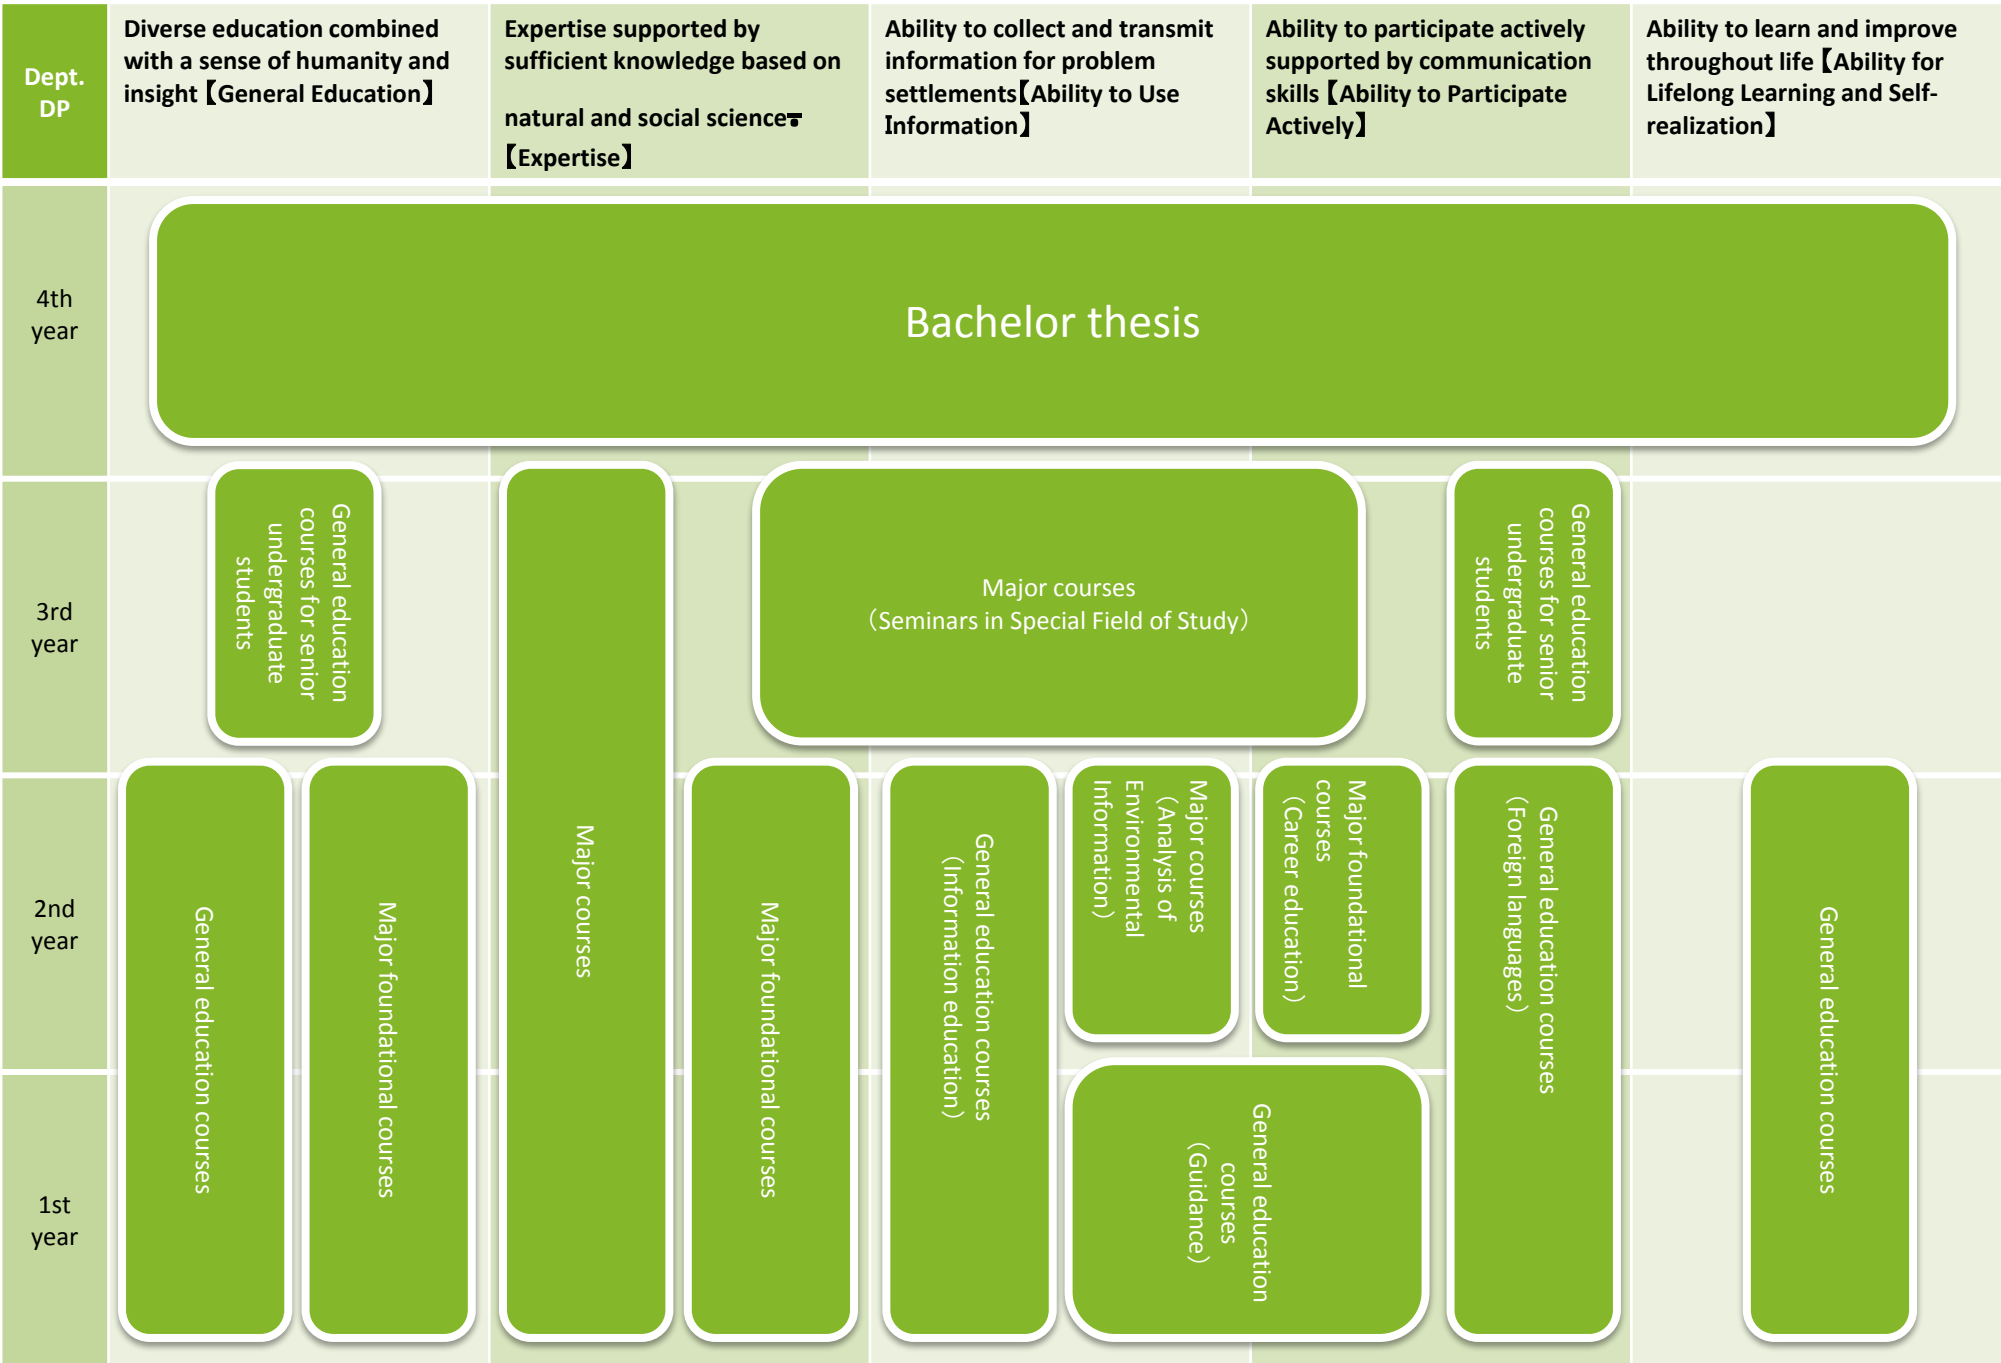

Curriculum Map for Dept. of Environmental Mathematics, Faculty of Environ. Sci. & Tech.

Dept. DP	Relationship between a good education and society 【General Education】	Foundations and knowledge in the Major 【Expertise 1】	Mathematical science theory (Mathematics) 【Expertise 2】	Mathematical science theory (Computational Science) 【Expertise 3】	Mathematical science theory (Statistics) 【Expertise 4】	Application of mathematical science 【Expertise 5】	Ability of solving problems and information-gathering 【Ability to Use Information】	Communication skills and the ability to use them 【Ability to Act and Communicative skill】	Ability to continuously learn and self-realize throughout life 【Ability to Learn over Lifetime and Ability to Achieve Self-realization】	
4th year	Bachelor thesis									
3rd year	General education courses for senior undergraduate students		Required/Elective A group Major courses (Mathematics)	Required/Elective B group Major courses (Computational Science)	Required/Elective C group Major courses (Statistics)	Elective D group Major courses (Applied Subjects)		General education courses for senior undergraduate students		
2nd year	General education courses (Courses for developing intellectual understanding etc.)	Major foundational courses (Fundamental and Environmental Science)						Major foundational courses (Seminar)	Career education	
1st year							Major courses and General education courses (Information Education)	General education courses	General education courses (Foreign languages)	Introduction to Environmental Science and Technology
									General education courses (Health and sports sciences/ Courses for developing practical knowledge and sensitivity)	

Curriculum Map for Dept. of Environmental & Civil Engineering, Faculty of Environ. Sci. & Tech.

Curriculum Map for Dept. of Environmental Management Engineering, Faculty of Environ. Sci. & Tech.

Curriculum Map for Dept. of Environmental Chemistry & Materials, Faculty of Environ. Sci. & Tech.