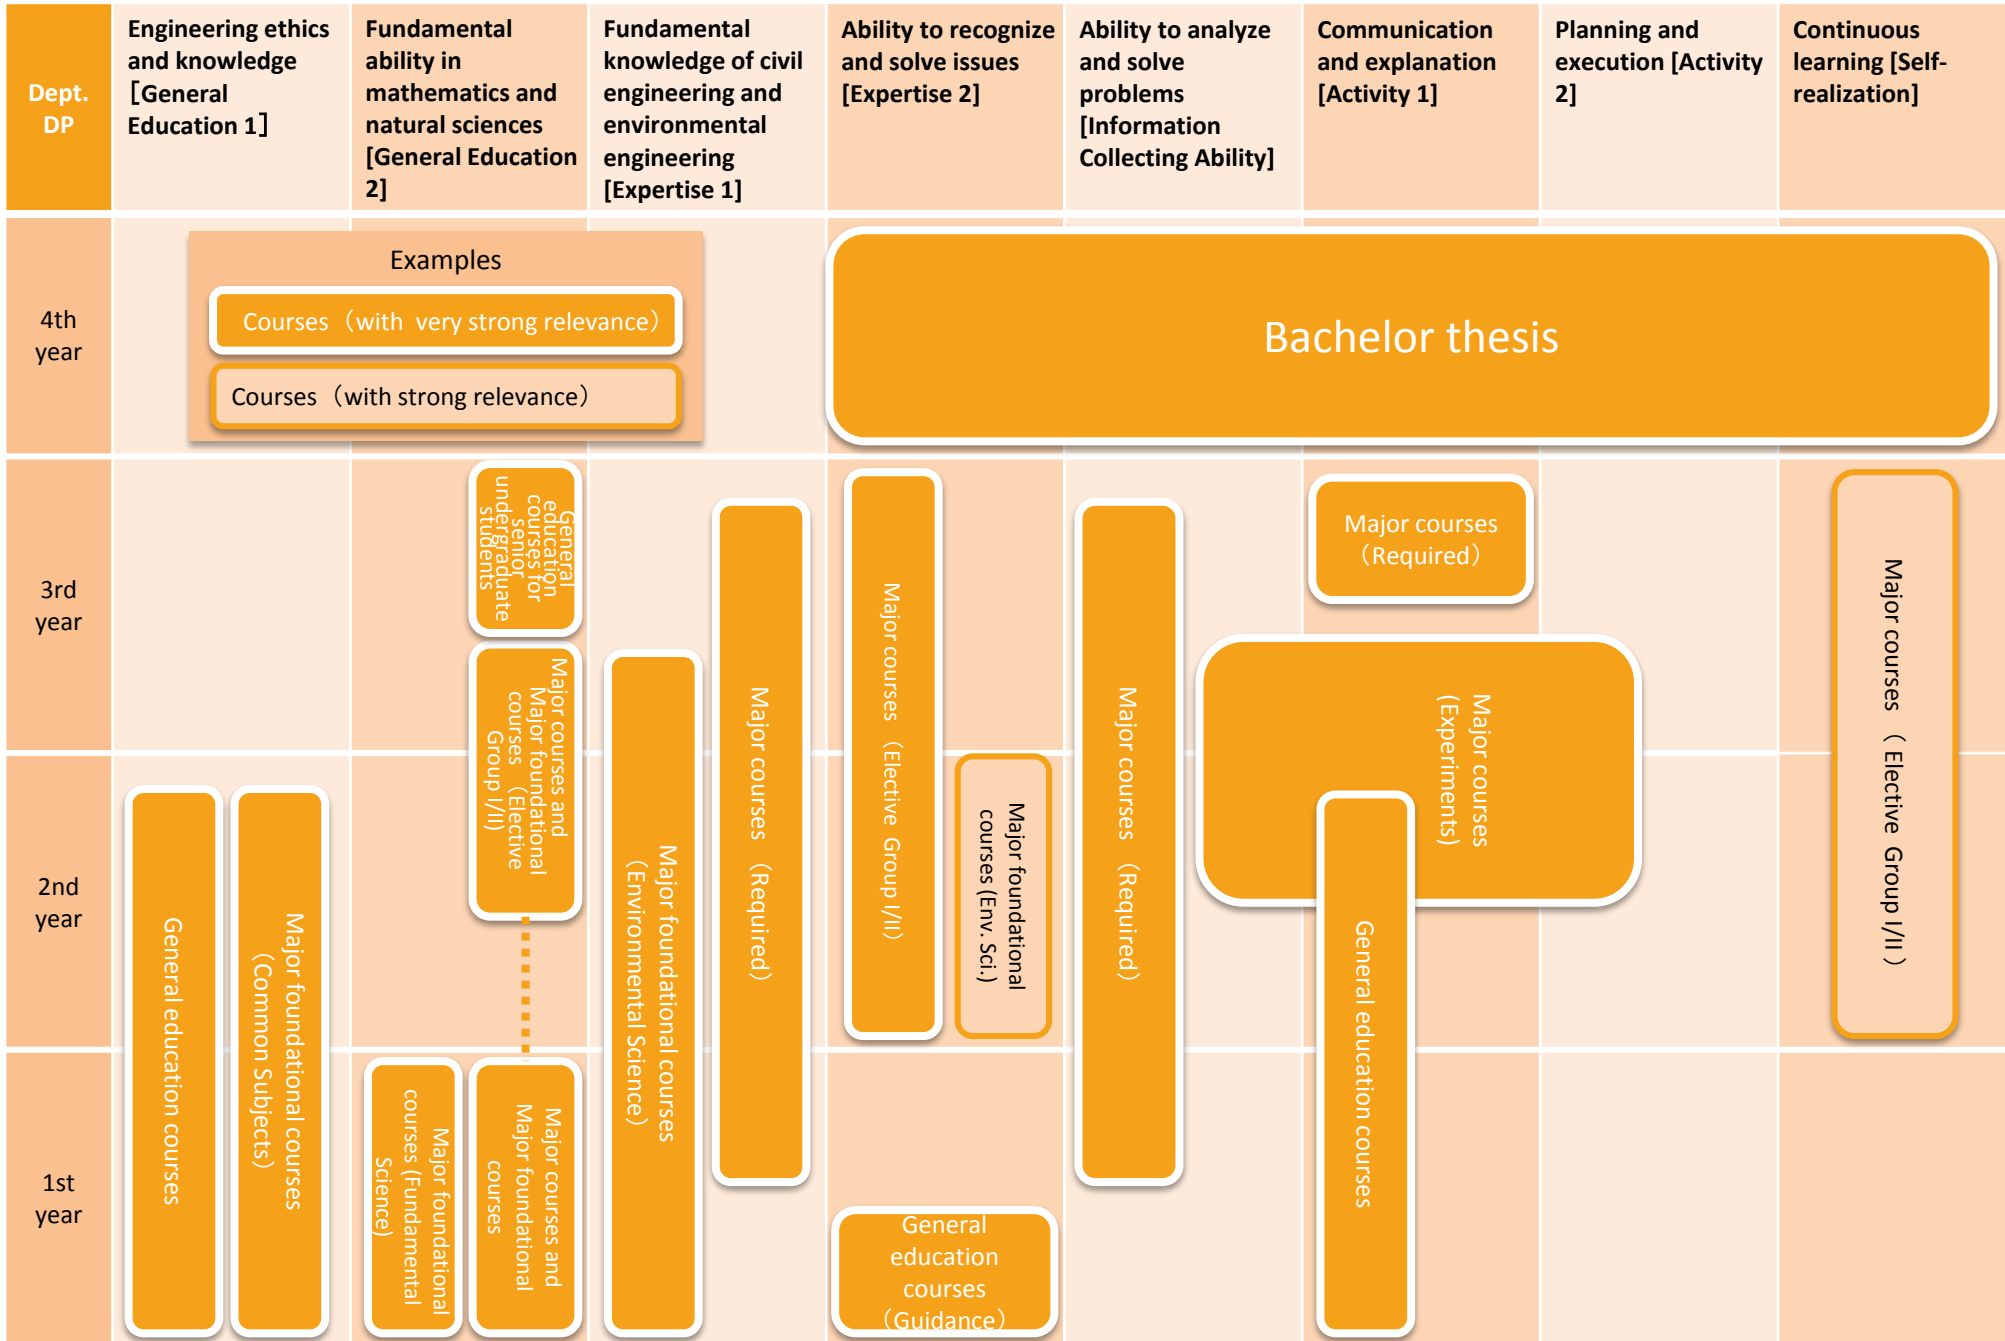

Curriculum Map for Dept. of Environmental Mathematics, Faculty of Environ. Sci. & Tech.

Dept. DP	Relationship between a good education and society 【General Education】	Foundations and knowledge in the Major 【Expertise 1】	Mathematical science theory (Mathematics) 【Expertise 2】	Mathematical science theory (Computational Science) 【Expertise 3】	Mathematical science theory (Statistics) 【Expertise 4】	Application of mathematical science 【Expertise 5】	Ability of solving problems and information-gathering 【Ability to Use Information】	Communication skills and the ability to use them 【Ability to Act and Communicative skill】	Ability to continuously learn and self-realize throughout life 【Ability to Learn over Lifetime and Ability to Achieve Self-realization】	
4th year	Bachelor thesis									
3rd year	General education courses for senior undergraduate students		Required/Elective A group Major courses (Mathematics)	Required/Elective B group Major courses (Computational Science)	Required/Elective C group Major courses (Statistics)	Elective D group Major courses (Applied Subjects)		General education courses for senior undergraduate students		
2nd year	General education courses (Courses for developing intellectual understanding etc.)	Major foundational courses (Fundamental and Environmental Science)						Major foundational courses (Seminar)	Career education	
1st year							Major courses and General education courses (Information Education)	General education courses	General education courses (Foreign languages)	Introduction to Environmental Science and Technology
									General education courses (Health and sports sciences/ Courses for developing practical knowledge and sensitivity)	

Curriculum Map for Dept. of Environmental & Civil Engineering, Faculty of Environ. Sci. & Tech.

Curriculum Map for Dept. of Environmental Management Engineering, Faculty of Environ. Sci. & Tech.

Curriculum Map for Dept. of Environmental Chemistry & Materials, Faculty of Environ. Sci. & Tech.